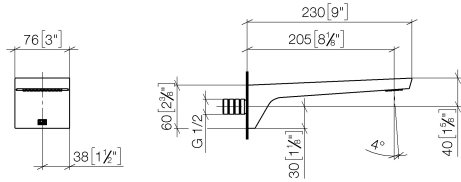

**CL.1 Bath spout for wall mounting - Dark Chrome**

CL.1

13 801 705

- 205mm projection
- rectangular spray pattern with 55 individual jets
- hole diameter 37 mm
- 1/2" connection
- plug-link mounting
- max. flow 24.6 l/min at 3 bar flow pressure

mm [inches]

Flow rate chart

13 801 705

Parts for other finishes can be found here: [Chrome](#)

### Spare parts list

No.	Item Number	Name	Quantity used	Delivery time
1	09 24 03 081 10 90	extension	1	2
2	09 24 03 180 90	nipple	1	2
3	09 14 10 119 90	seal	1	2
4	09 31 20 027 10-00	plug	2	10
5	09 14 10 132 90	seal	2	2
6	90 31 11 004 00 90	pin	1	2
7	90 11 02 299 00 90	aerator	1	2