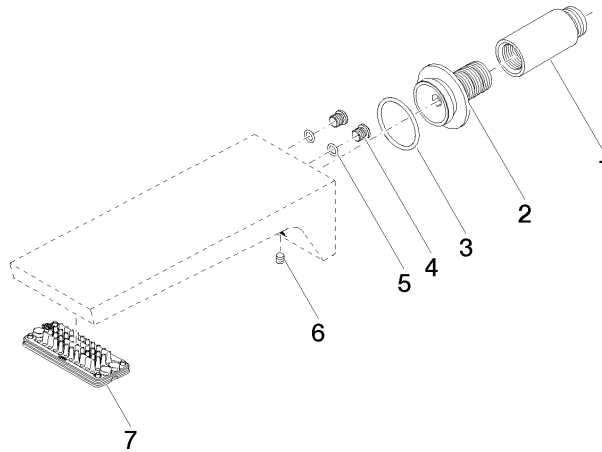

**CL.1 Bath spout for wall mounting - Dark Chrome**

CL.1

13 801 705

- 205mm projection
- rectangular spray pattern with 55 individual jets
- hole diameter 37 mm
- 1/2" connection
- plug-link mounting
- max. flow 24.6 l/min at 3 bar flow pressure

mm [inches]

Flow rate chart

13 801 705

Parts for other finishes can be found here: [Chrome](#)

### Spare parts list

No.	Item Number	Name	Quantity used	Delivery time
1	09 24 03 081 10 90	extension	1	2
2	09 24 03 180 90	nipple	1	2
3	09 14 10 119 90	seal	1	2
4	09 31 20 027 10-00	plug	2	10
5	09 14 10 132 90	seal	2	2
6	90 31 11 004 00 90	pin	1	2
7	90 11 02 299 00 90	aerator	1	2